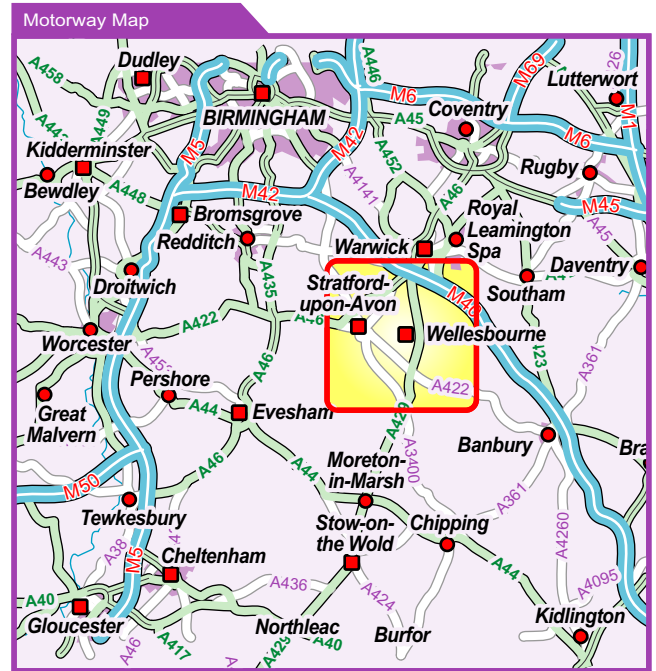

TRAVEL INFORMATION

From Warwick & M40 J15:

Exit the M40 at Junction 15 onto the A429 towards Wellesbourne. Follow this road for approximately 5 miles. When you reach Wellesbourne, continue straight on over the 1st roundabout (A429). At the 2nd roundabout take the 3rd exit onto the B4086. At the mini roundabout turn left onto Fletcher's Way. Our offices are on the right.

From Halford & Cirencester:

Continue along the A429 following signs for the M40. When you reach Wellesbourne take the 3rd exit at the 1st roundabout. At the second roundabout, turn left onto the B4086. At the mini roundabout turn left onto Fletcher's Way. Our offices are on the right.

From Stratford Upon Avon:

Heading from Stratford Upon Avon on the A422 towards Banbury, turn left onto the B4086 (Tiddington Road) towards Wellesbourne. Turn right at the mini roundabout onto Fletcher's Way. Our offices are on the right.

The nearest Train Station is at Stratford Upon Avon, which is a 7 mile car journey to Amethyst.

Parking is available on site.

Wellesbourne Locator Map